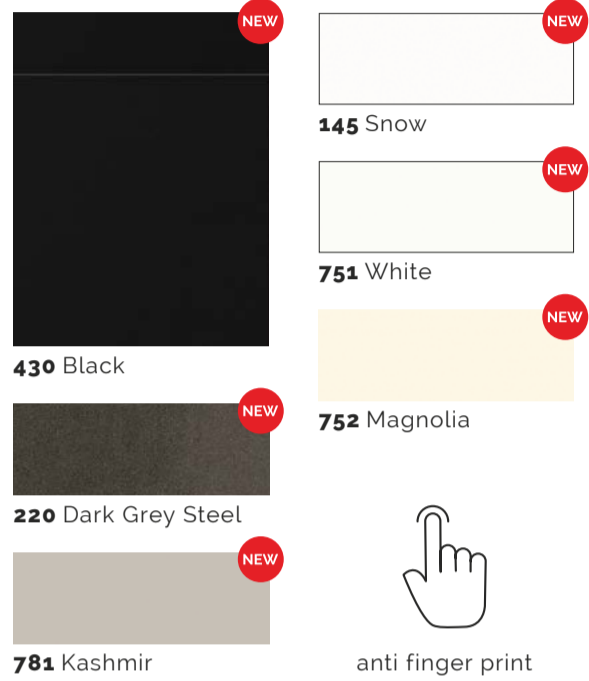

766 Pastel Smoke

430 Black

139 Ready to paint

878 Just Grey

430 Black

3D

Memory RI Old Forest Oak

Zerox HPL XT Black

139 Ready to paint

Comfort OL
8620

139 Ready to paint

New Dimensions

145 Snow

751 White

730 Carbon

875 Clay Dark

111 City Nature Oak

our newcomers.

Zerox MA
2815

Memory RI
8895

501 Black

Zerox MA Black

Memory RI Black

our newcomers.

Pavilo MX
4130

878 Just Grey

Memory RI
8895

198 New Forest Oak

878 Just Grey

499 Black

still on stage.

Iron KQ
5010